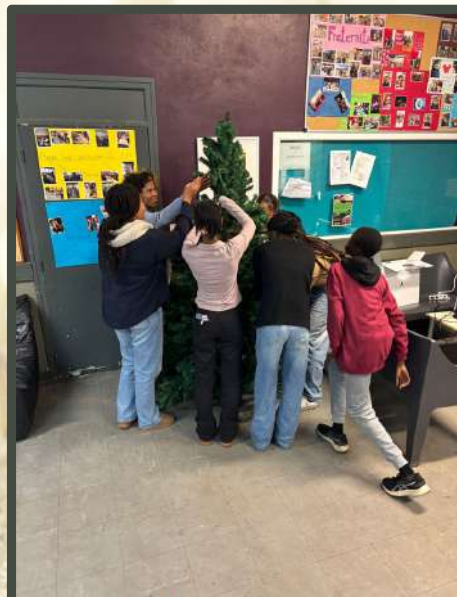

VENDREDI SOIR

*Un joli Sapin de Noël
dans chaque foyer*